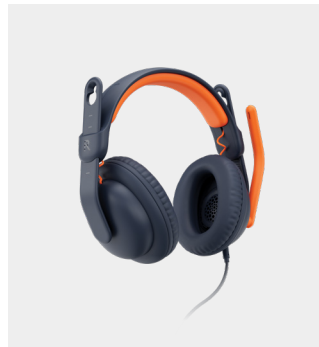

ZONE LEARN WIRED HEADSET

981-001372 (3.5 mm AUX, On-ear)
981-001389 (3.5 mm AUX, Over-ear)
981-001367 (USB-C, On-ear)
981-001383 (USB-C, Over-ear)

With a comfortable, micro-adjustable fit, swappable ear pads, and drivers tuned for vocal clarity and educational applications, Zone Learn is built for sustained focus and long-term use.